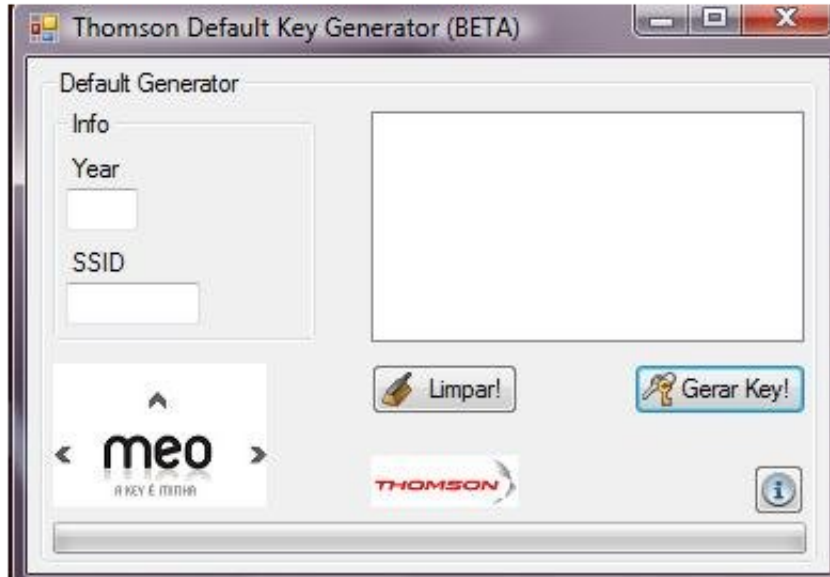

DOWNLOAD

[Crack Cyta Wep Wpa Default Keys](#)

[Crack Cyta Wep Wpa Default Keys](#)

DOWNLOAD

11 Aug 2018 . How do you crack your own security enabled wireless. . Find your Wireless WEP and WPA network password for Windows 10. . If you need the default security key or password for your wireless router, contact your . asking the owner and how to download the cracker for Thomson, Cyta and Netfaster.. 16 Jul 2017 . Wifi WPA WEP Bluetooth 4G LTE Wireless Hacking-[2017] Post WPA/WPA2 .CAP for . From the Cyta manuals, here's the models and info on the Wpa Keys - . Could someone confirm what the default password is for the.. 9 Apr 2015 . WPA & WEP Generator Ultimate is the best and the newest tool to generate factory default passwords for your private Wi-Fi network. . DMAX Orange DLink BTHomeHub FTE BigPond O2Wireless Otenet CYTA TNprivate Blink AXTEL . Illegal activities: Promote cracked software, or other illegal content.. 12 . 2010 . Crack Thomson Speedtouch WEP/WPA Default Keys Nov 12 . re paidia to cyta router pos mporo na spaso afou exi mono 4 psifia mpori na me.. 29 Oct 2010 . The maximum key strength in WEP is pretty good, too--256 bits and 58 . We selected WPA/WPA2 and 504 bits and pressed Generate. . of programs available that can crack and determine the encryption key within seconds.. 15 results . Mporeis mipws cyta A889 me mac 38:22:9D:A8:A8:89 NetFaster IAD 2 (PSTN) . .com/2010/11/12/crack-thomson-speedtouch-wepwpa-default-keys/ .. Crack Thomson Speedtouch WEP/WPA Default Keys . Thomson Default Key Generator . re paidia to cyta router pos mporo na spaso afou exi mono 4 psifia mpori na me bohthisi kaneis pls.. This application need root to use it This application will help you recover the password of a wireless network you have connected to with your device in the past.. Crack thomson speedtouch wep/wpa defau keys. hack speedtouchkey kevin devine cmd mode. speedtouch routers. Crack thomson speedtouch cyta wep/wpa.. Router Keygen generate default WPA/WEP keys for the following router: .. Windows wifiCyta of Otenet, Cyta, Apr routers: BigPond, Keygen Download. Apr project Key WPAWEP keys free downloads for train simulator 2013 Online This.. This tool queries a local database containing >14 million SSID/Key pairs up to year . Be aware that you are not allowed to break into networks you don't have.. What you should be looking for is the WEP/WPA code. . You should really change from the default key anyway, log into your router, it's normally . Do search on YouTube and you can see the software being used and to hack Cyta modems.. 18 Jun 2013 - 7 min - Uploaded by george aetosCrack Thomson Speedtouch cyta WEPWPA work 100% Default Keys. george aetos. Loading .. Extremely fast password recovering, Fast md5 crack engine by md5this.com. Submit . This vulnerability affects the Thomson routers on their default configuration. They usually broadcast speedtouchxxxxxx , Thomsonxxxxxx , cytaxxxxxx , INFINITUMxxxxxx ,and much more . WPA / WPA2 password crack 12 June 2011.. Generate random 64/128/158/256bit WEP or 160/504bit WPA key in ASCII or . wifi carcker but it's doesn't work. please help me friends,you crack the wifi a/c.. 9 Oct 2018 . Cracking Wi-Fi passwords can be an answer to temporary internet access. . you and allows you to crack a password for WEP and WPA encryption. . and have a dumb person who has not changed the default wifi password.. 12 Nov 2010 . Crack Thomson Speedtouch WEP/WPA Default Keys . wep/wpa key Thomson Speedtouch Router . xeri kanis pos na vrume gia cyta 3606 i gia oxigen-39675.. 14 Feb 2015 . Thomson key default crack wifi cyta speedtuch wep wpa wpa 2 gia cyta me 4 auto to programa. Official Maldboy Website <http://maldboy..> Just a simple WEP/WPA default key generator for speedTouch/Thomson routers. Thomson . Crack Thomson Speedtouch cyta WEP/WPA work % Default Keys. 4ba26513c0